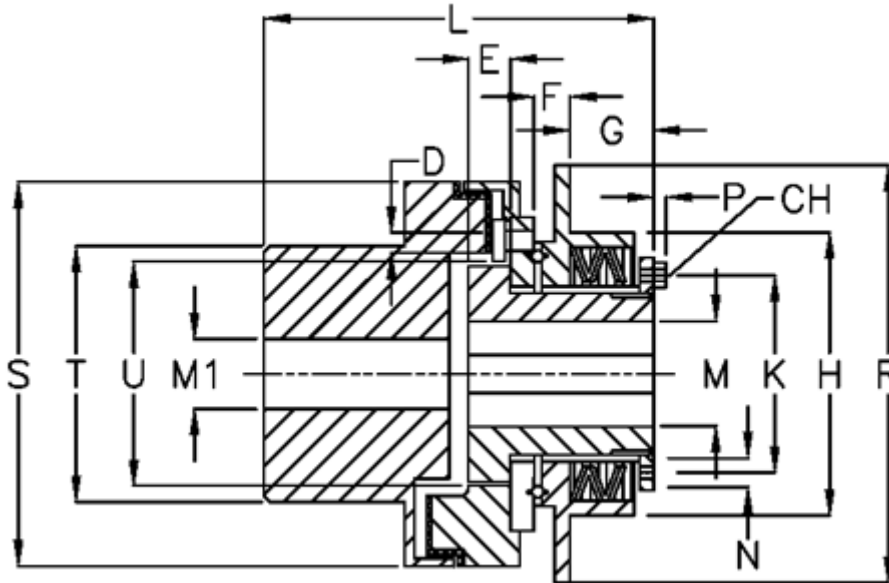

Article number: 46954533

Description: Safeguard mini G 45 L

Measures

D	= 6xM6	L	= 155.0	U = 81
Disc spring mounting	= 3x1L	M1 max	= 60	
Disc spring version	= L - heavy	M max	= 45	
E	= 22.0	M min	= 18	
F	= 8.0	P	= 4.0	
G	= 35.0	R	= 150	
H	= 114	S	= 128	
K	= 86	T	= 90	